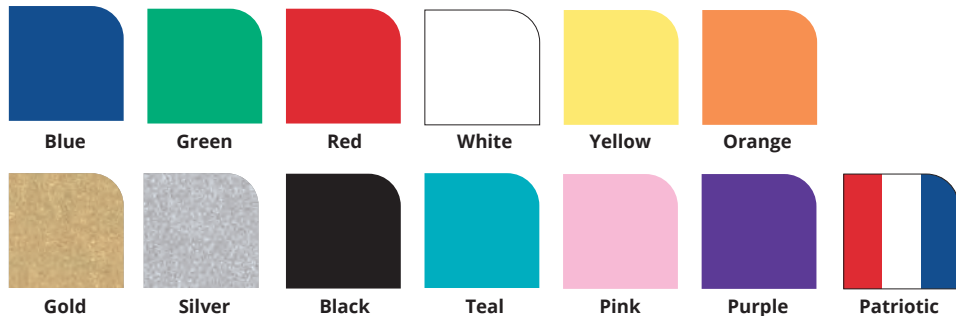

22" BOW

28" BOW

Door Hanger

Magnetic Base

Suction Cup

22" Bow Colors Available:

28" Bow Colors Available: