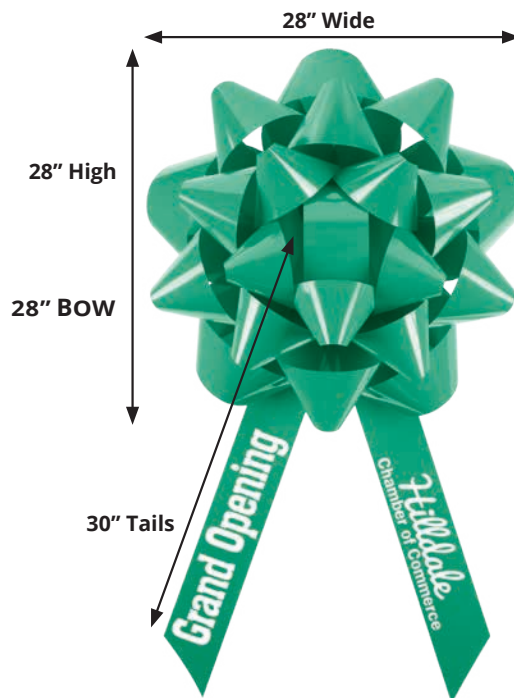

GREAT FOR:

- Chambers of Commerce
- Universities
- Banks
- Car Dealers

	MARQUEE PRINT
SET-UP	NO SET-UP CHARGE.
RE-ORDER SET-UP	NO SET-UP CHARGE.
ADDITIONAL LOCATION	$30 (A)
ADDITIONAL COLOR	N/A
PRODUCTION TIME	Call for production time.
COLUMN PRICING	Per bow, one color, one tail.
ART SPECS/IMPRINT COLORS	Refer to pages 206-208, 218.
RUSHES & ADDITIONAL SERVICES	Refer to pages 206-208, 221.