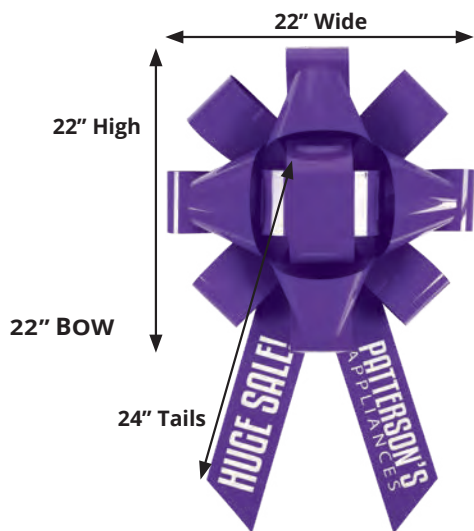

22" BOW WITH SUCTION CUP BASE

With 24" tails

Imprint	Item #	1	2-4	5-9	10-19	20+
MARQUEE	MQBOWSC22	160	155	150	147	145 A
PLAIN	BOWSC22	133	128	123	120	118 A

Shipping: 4 lbs. per box of 2

Imprint Area: Front – 3W x 11H

28" BOW WITH DOOR HANGER

With 30" tails

Imprint	Item #	1	2-4	5-9	10-19	20+
MARQUEE	MQBOWDH28	210	205	200	197	195 A
PLAIN	BOWDH28	183	178	173	170	168 A

Shipping: 5 lbs. per box of 2

Imprint Area: Front – 3¼W x 15H

28" BOW WITH MAGNETIC BASE

With 30" tails

Imprint	Item #	1	2-4	5-9	10-19	20+
MARQUEE	MQBOWMB28	180	175	170	167	165 A
PLAIN	BOWMB28	153	148	143	140	138 A

Shipping: 4 lbs. per box of 2

Imprint Area: Front – 3¼W x 15H

28" BOW WITH SUCTION CUP BASE

With 30" tails

Imprint	Item #	1	2-4	5-9	10-19	20+
MARQUEE	MQBOWSC28	180	175	170	167	165 A
PLAIN	BOWSC28	153	148	143	140	138 A

Shipping: 4 lbs. per box of 2

Imprint Area: Front – 3¼W x 15H